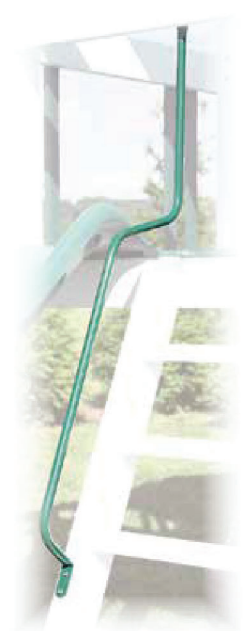

8' height

**3-Position A-Frame**

Choose standard 8' high or 10' extra-high

**4-Position A-Frame**

Choose standard 8' high or 10' extra-high

**Two Position Space Saver**

Available on Avalanche

**Ladder Hand Rail**

Avail. in blue, green, or red

**5' & 7' Cargo Net**

Avail. in blue, green, or red

**5' & 7' Rock Wall**

Avail. in blue, green, or red

**Ramp**

12' Ramp for 5' platform