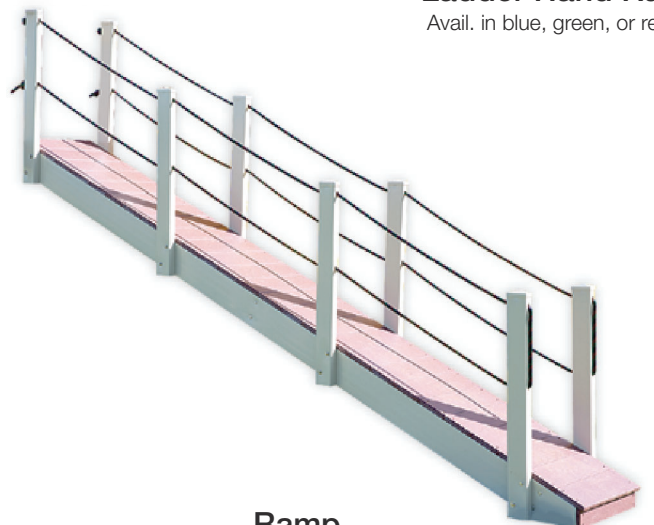

8' height

**3-Position A-Frame**

Choose standard 8' high or 10' extra-high

**4-Position A-Frame**

Choose standard 8' high or 10' extra-high

**Two Position Space Saver**

Available on Avalanche

**Ladder Hand Rail**

Avail. in blue, green, or red

**5' & 7' Cargo Net**

Avail. in blue, green, or red

**5' & 7' Rock Wall**

Avail. in blue, green, or red

**Ramp**

12' Ramp for 5' platform