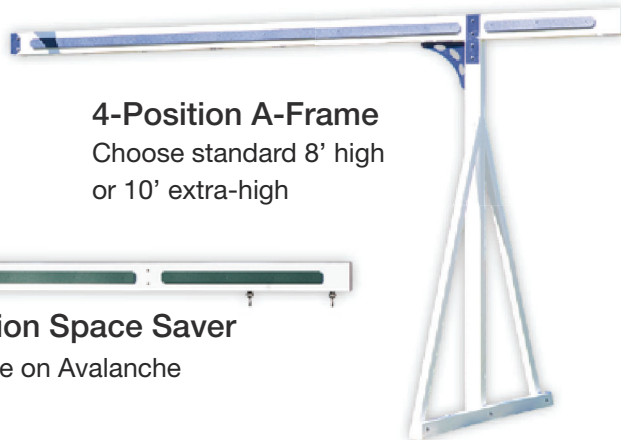

# Options

**Tarp Roof**

Avail. in blue, green, or red

**Gable Roof**

Avail. in blue, green, or red

**Pyramid Roof**

Avail. in blue, green, or red

**Climbing Set**

8' height

**3-Position A-Frame**

Choose standard 8' high or 10' extra-high

**4-Position A-Frame**

Choose standard 8' high or 10' extra-high

**Two Position Space Saver**

Available on Avalanche

**Ladder Hand Rail**

Avail. in blue, green, or red

**5' & 7' Cargo Net**

Avail. in blue, green, or red

**5' & 7' Rock Wall**

Avail. in blue, green, or red

**Ramp**

12' Ramp for 5' platform