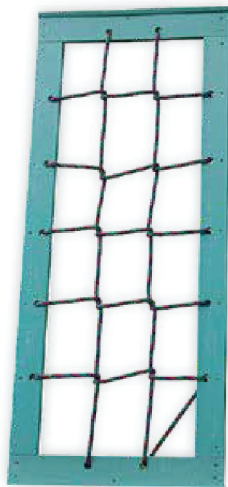

# Options

**Tarp Roof**

Avail. in blue, green, or red

**Gable Roof**

Avail. in blue, green, or red

**Pyramid Roof**

Avail. in blue, green, or red

**Climbing Set**

8' height

**3-Position A-Frame**

Choose standard 8' high or 10' extra-high

**4-Position A-Frame**

Choose standard 8' high or 10' extra-high

**Two Position Space Saver**

Available on Avalanche

**Ladder Hand Rail**

Avail. in blue, green, or red

**5' & 7' Cargo Net**

Avail. in blue, green, or red

**5' & 7' Rock Wall**

Avail. in blue, green, or red

**Ramp**

12' Ramp for 5' platform