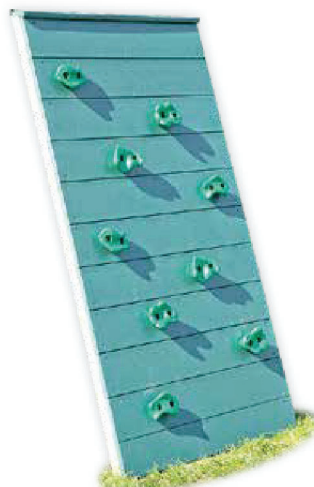

# Options

**Tarp Roof**

Avail. in blue, green, or red

**Gable Roof**

Avail. in blue, green, or red

**Pyramid Roof**

Avail. in blue, green, or red

**Climbing Set**

8' height

**3-Position A-Frame**

Choose standard 8' high or 10' extra-high

**4-Position A-Frame**

Choose standard 8' high or 10' extra-high

**Two Position Space Saver**

Available on Avalanche

**Ladder Hand Rail**

Avail. in blue, green, or red

**5' & 7' Cargo Net**

Avail. in blue, green, or red

**5' & 7' Rock Wall**

Avail. in blue, green, or red

**Ramp**

12' Ramp for 5' platform